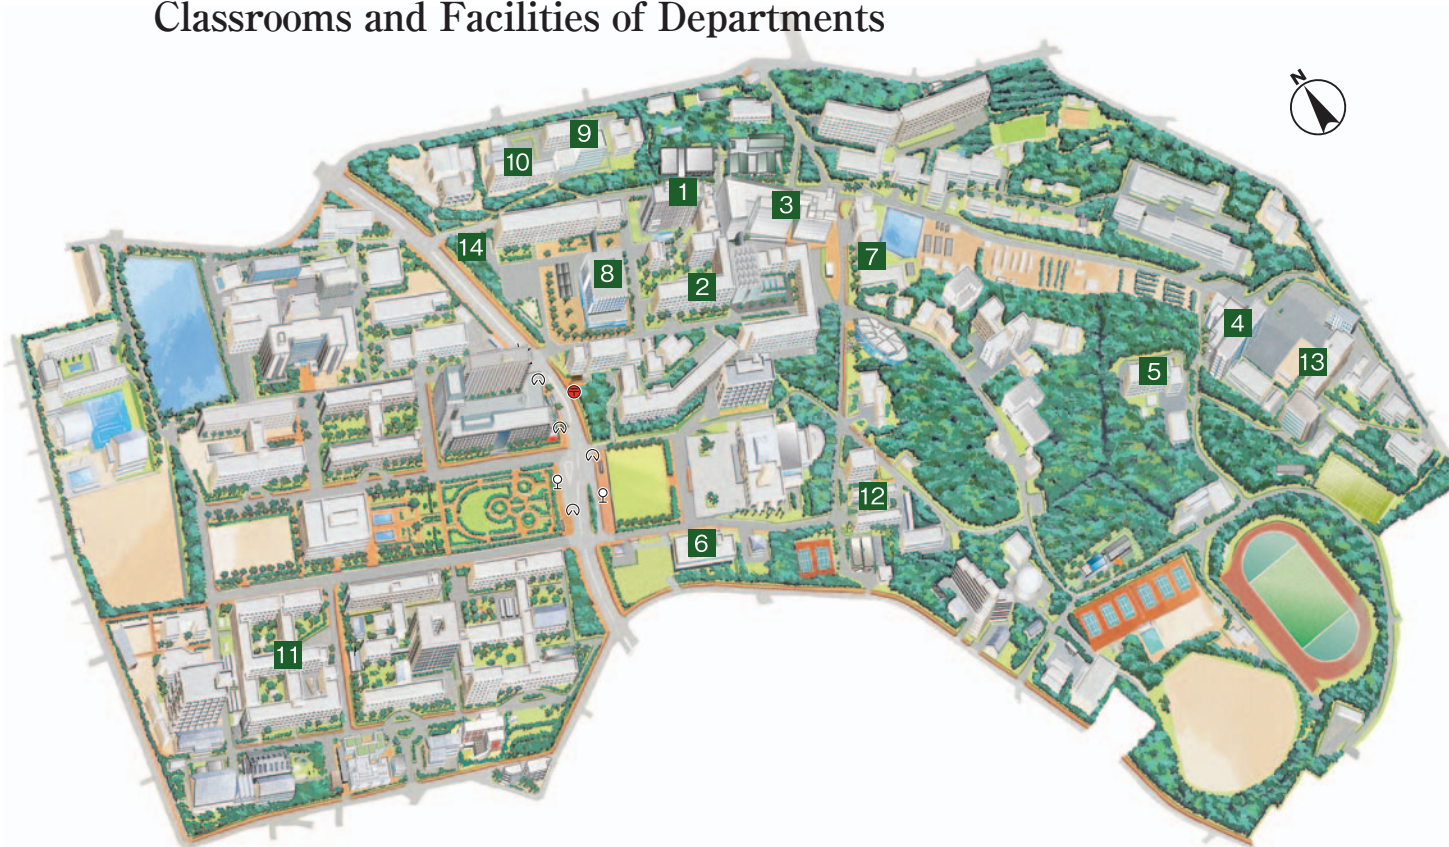

Classrooms and Facilities of Departments

- 1** Environmental Studies Hall
(EES, EEA, SHE, Education and Reserch Center for Sustainable Co-Development, Administration Office of GSES)
- 2** School of Science, Building E (EES, Earthquake and Volcano Reserch Center)
- 3** Science Hall (EES)
- 4** Institute for Space-Earth Environmental Research (EES)
- 5** Common Building, GSES (EES)
- 6** Nagoya University Museum / Center for Chronological Research (EES)
- 7** Radioisotope Research Center (EES)
- 8** Engineering and Science Building General Hall (EEA)
- 9** School of Engineering, Building 8 (EEA)
- 10** School of Engineering, Building 9 (EEA)
- 11** Liberal Arts & Sciences Main Building (EES, EEA, SHE)
- 12** Administration Bureau Building 2 /The Office of Planning and Evaluation (EEA)
- 13** EcoTopia Science Institute (EEA)
- 14** Disaster Mitigation Research Building (EES, EEA, SHE)

GSES : Graduate school of Environmental Studies EEA: Department of Environmental Engineering and Architecture
 EES: Department of Earth and Environmental Sciences SHE: Department of Social and Human Environment